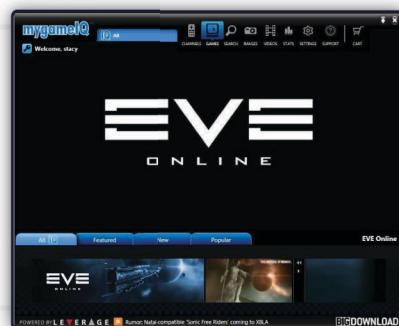

Splash Page

- » Promote your brand with custom splash page each time the client launches
- » Also perpetual branding in bottom right hand corner of the client which is always visible while navigating thru the client, playing browser based games or downloading

Takeover Ad

- » Our maximum impact ad which “takes over” the client with advertising in both the Marquee and Banner areas.
- » Rotation in a ratio for your brand to receive maximum exposure

Marquee Ad

- » 450 x 800 Pixels and rotated with game images for maximum promotion and impact
- » Rotation in a ratio for your brand to receive maximum exposure

Banner Ad

- » Standard IAB sizes and rotated with game images for maximum promotion and impact
- » Rotation in a ratio for your brand to receive maximum exposure

Link to Download

- » Link to promote client to your user community